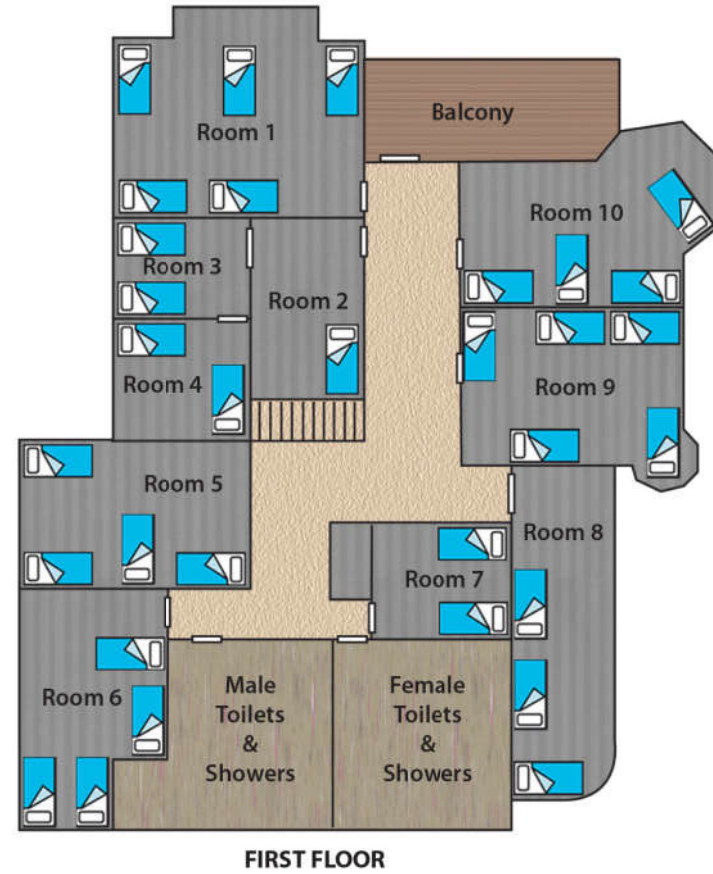

Adare House Accommodation Plan

Legend

Accommodation Total = 80

Adare
Uniting Venues SA

18 - 38 Wattle Drive
Victor Harbor SA 5211

P: 08 8552 1657

F: 08 8278 4117

e: adare@unitingvenuesa.org.au