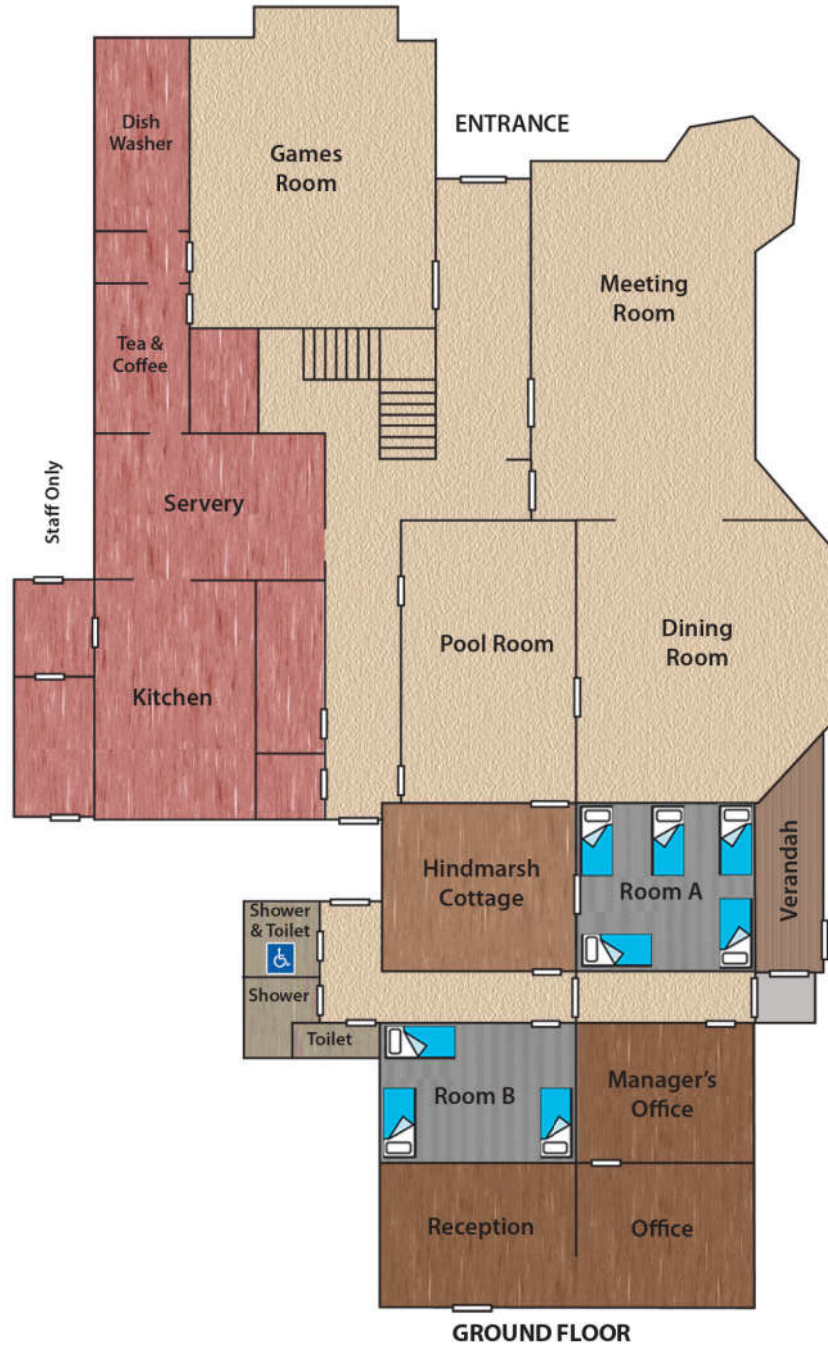

Adare House Accommodation Plan

Legend

Accommodation Total = 80

Adare
Uniting Venues SA

18 - 38 Wattle Drive
Victor Harbor SA 5211

P: 08 8552 1657

F: 08 8278 4117

e: adare@unitingvenuesa.org.au